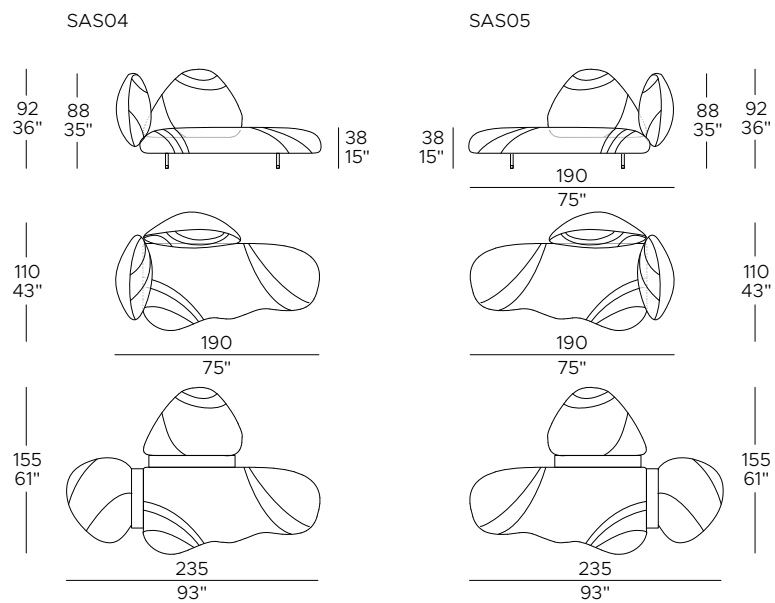

Meccanismo / Mechanism

I prodotti della Collezione Outdoor sono stati testati per la collocazione da esterno, l'utilizzo ideale consigliato è per terrazze e verande ed è buona norma proteggere gli articoli da esterno adottando accorgimenti che consentono di migliorarne la durata. È possibile acquistare l'apposito winter set che consente di proteggere meglio dalle intemperie i prodotti acquistati. Preghiamo accertarsi che tutti i prodotti siano completamente asciutti prima di coprirli per evitare accumuli di umidità o la formazione di macchie di muffa.

The products in the Outdoor Collection have been tested so that may be used outside, ideally on terraces and verandas. Outdoor furniture should receive the correct care and maintenance to extend the life of the product. Il Loft sells the special winter set which enables you to provide the best protection against bad weather for your purchases. Please ensure that all pieces of furniture are completely dry before covering them to prevent damp patches or the formation of mould stains.