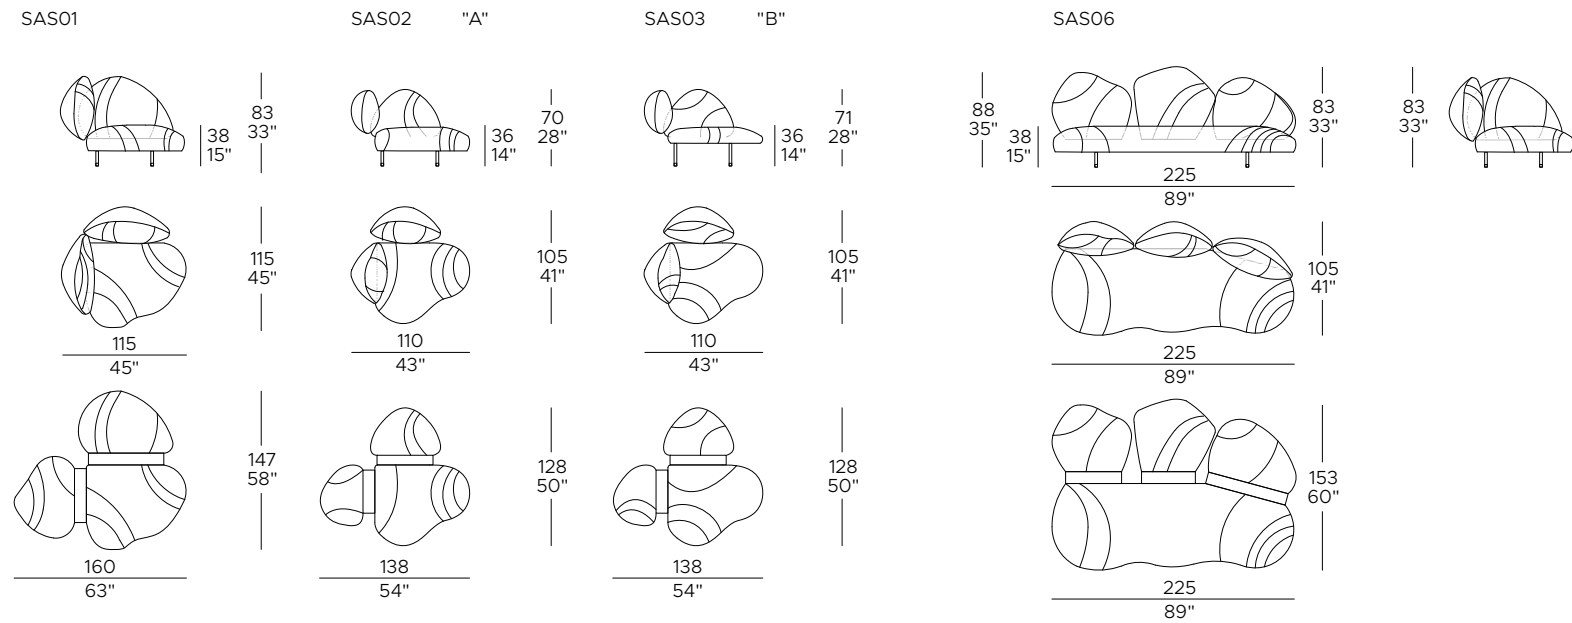

Meccanismo / Mechanism

I prodotti della Collezione Outdoor sono stati testati per la collocazione da esterno, l'utilizzo ideale consigliato è per terrazze e verande ed è buona norma proteggere gli articoli da esterno adottando accorgimenti che consentono di migliorarne la durata. È possibile acquistare l'apposito winter set che consente di proteggere meglio dalle intemperie i prodotti acquistati. Preghiamo accertarsi che tutti i prodotti siano completamente asciutti prima di coprirli per evitare accumuli di umidità o la formazione di macchie di muffa.

The products in the Outdoor Collection have been tested so that may be used outside, ideally on terraces and verandas. Outdoor furniture should receive the correct care and maintenance to extend the life of the product. Il Loft sells the special winter set which enables you to provide the best protection against bad weather for your purchases. Please ensure that all pieces of furniture are completely dry before covering them to prevent damp patches or the formation of mould stains.