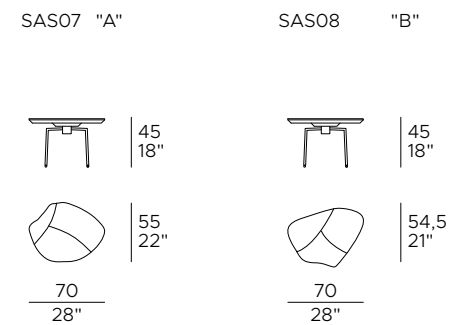

Meccanismo / Mechanism

I prodotti della Collezione Outdoor sono stati testati per la collocazione da esterno, l'utilizzo ideale consigliato è per terrazze e verande ed è buona norma proteggere gli articoli da esterno adottando accorgimenti che consentono di migliorarne la durata. È possibile acquistare l'apposito winter set che consente di proteggere meglio dalle intemperie i prodotti acquistati. Preghiamo accertarsi che tutti i prodotti siano completamente asciutti prima di coprirli per evitare accumuli di umidità o la formazione di macchie di muffa.

The products in the Outdoor Collection have been tested so that may be used outside, ideally on terraces and verandas. Outdoor furniture should receive the correct care and maintenance to extend the life of the product. Il Loft sells the special winter set which enables you to provide the best protection against bad weather for your purchases. Please ensure that all pieces of furniture are completely dry before covering them to prevent damp patches or the formation of mould stains.